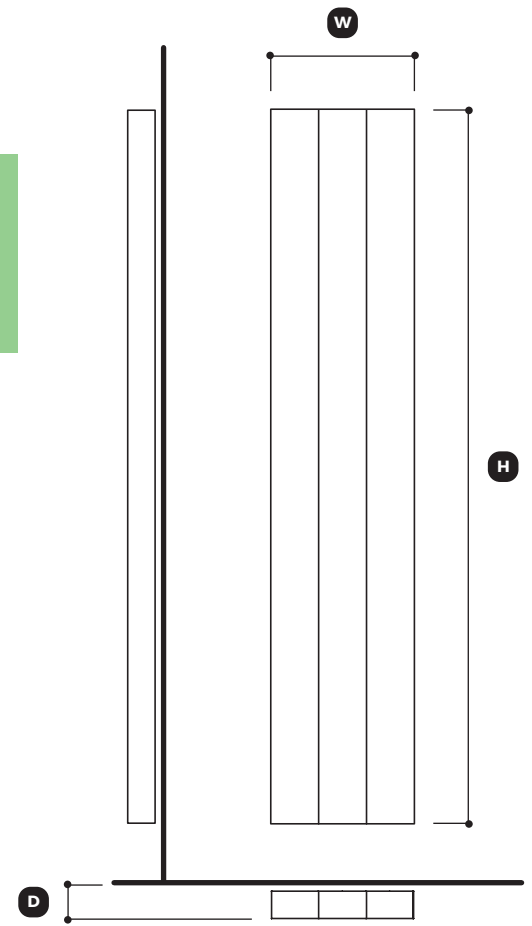

PIANO PLAIN · e

The design that warms your home environment.

SMART CONTROL
Controllable by 'Radiatori 2000' App or remote wall control.

MODEL	ELEMENTS	HEIGHT (mm)	WIDTH (mm)	DEPTH (mm)	WEIGHT (kg)	ELECTRICAL POWER (w)
600	3	600	367	90	6,3	600
	5		610		10,4	700
	7		853		14,6	1400
	9		1096		18,8	1800
1800	3	1800	367	90	20,3	1500
	4		488		27,0	2000