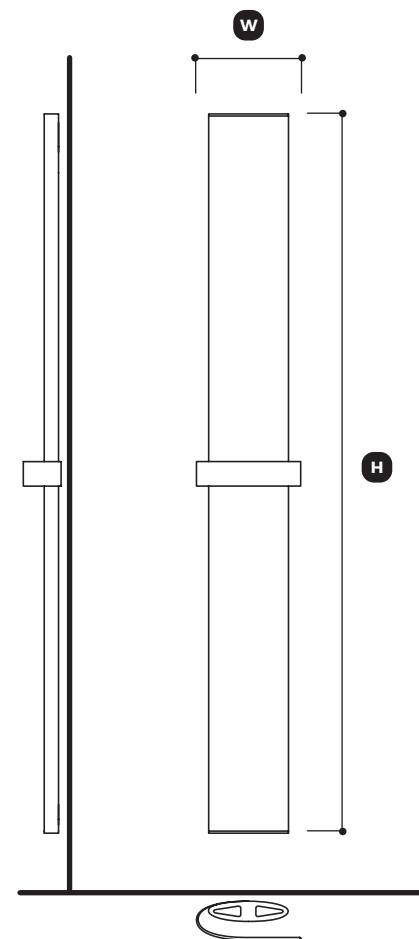

OTHELLO MONO SLIM · e

Maximum yield in your hand palm.

SMART CONTROL
Controllable by 'Radiatori 2000'
App or remote wall control.

MODEL	ELEMENTS	HEIGHT (mm)	WIDTH (mm)	WEIGHT (kg)	ELECTRICAL POWER (w)
500 w	1	1800	261	6,0	500