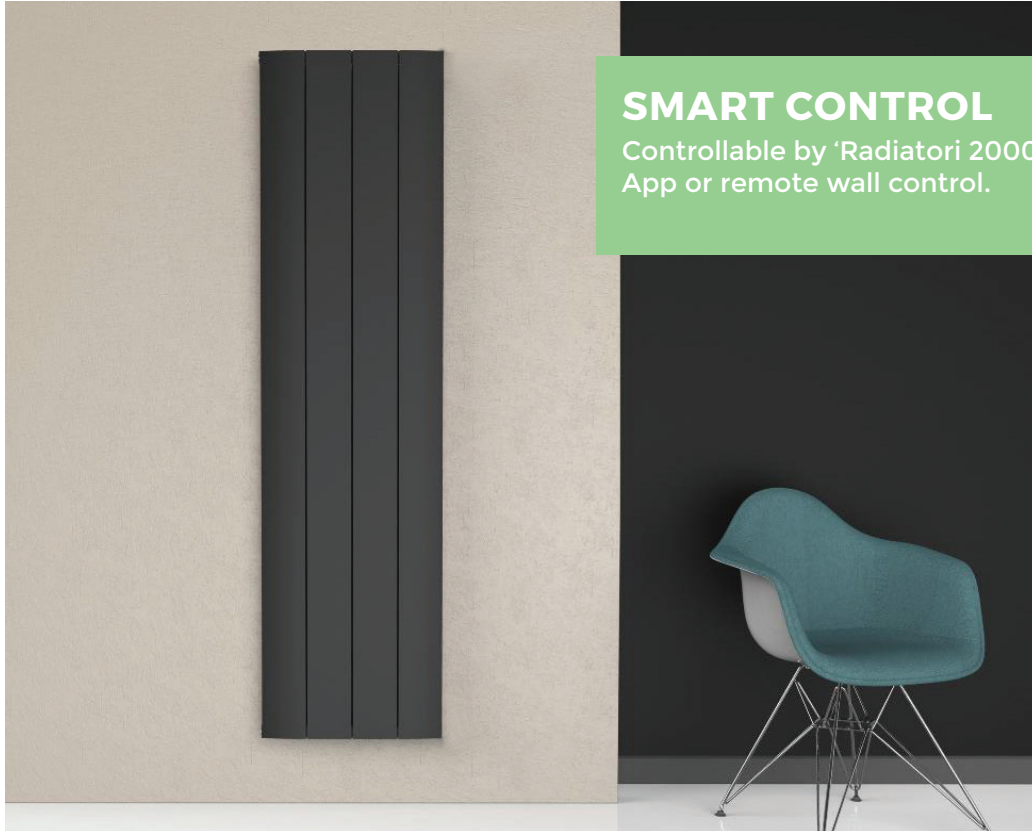

# 120 LEGGERO · e

The maximum expression of uniform heat.

**SMART CONTROL**  
Controllable by 'Radiatori 2000'  
App or remote wall control.

MODEL	ELEMENTS	H HEIGHT (mm)	W WIDTH (mm)	D DEPTH (mm)	WEIGHT (kg)	ELECTRICAL POWER (w)
1000 w	2		236		11	1000
1500 w	3	1800	356	72	15,5	1500
2000 w	4		476		20,5	2000