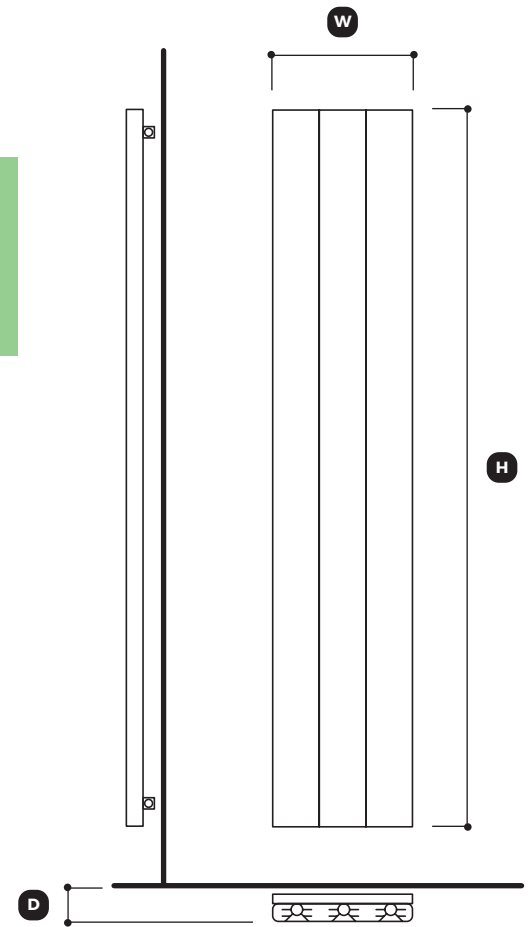

# 120 LEGGERO · e

The maximum expression of uniform heat.

**SMART CONTROL**  
Controllable by 'Radiatori 2000'  
App or remote wall control.

MODEL	ELEMENTS	H HEIGHT (mm)	W WIDTH (mm)	D DEPTH (mm)	WEIGHT (kg)	ELECTRICAL POWER (w)
1000 w	2		236		11	1000
1500 w	3	1800	356	72	15,5	1500
2000 w	4		476		20,5	2000